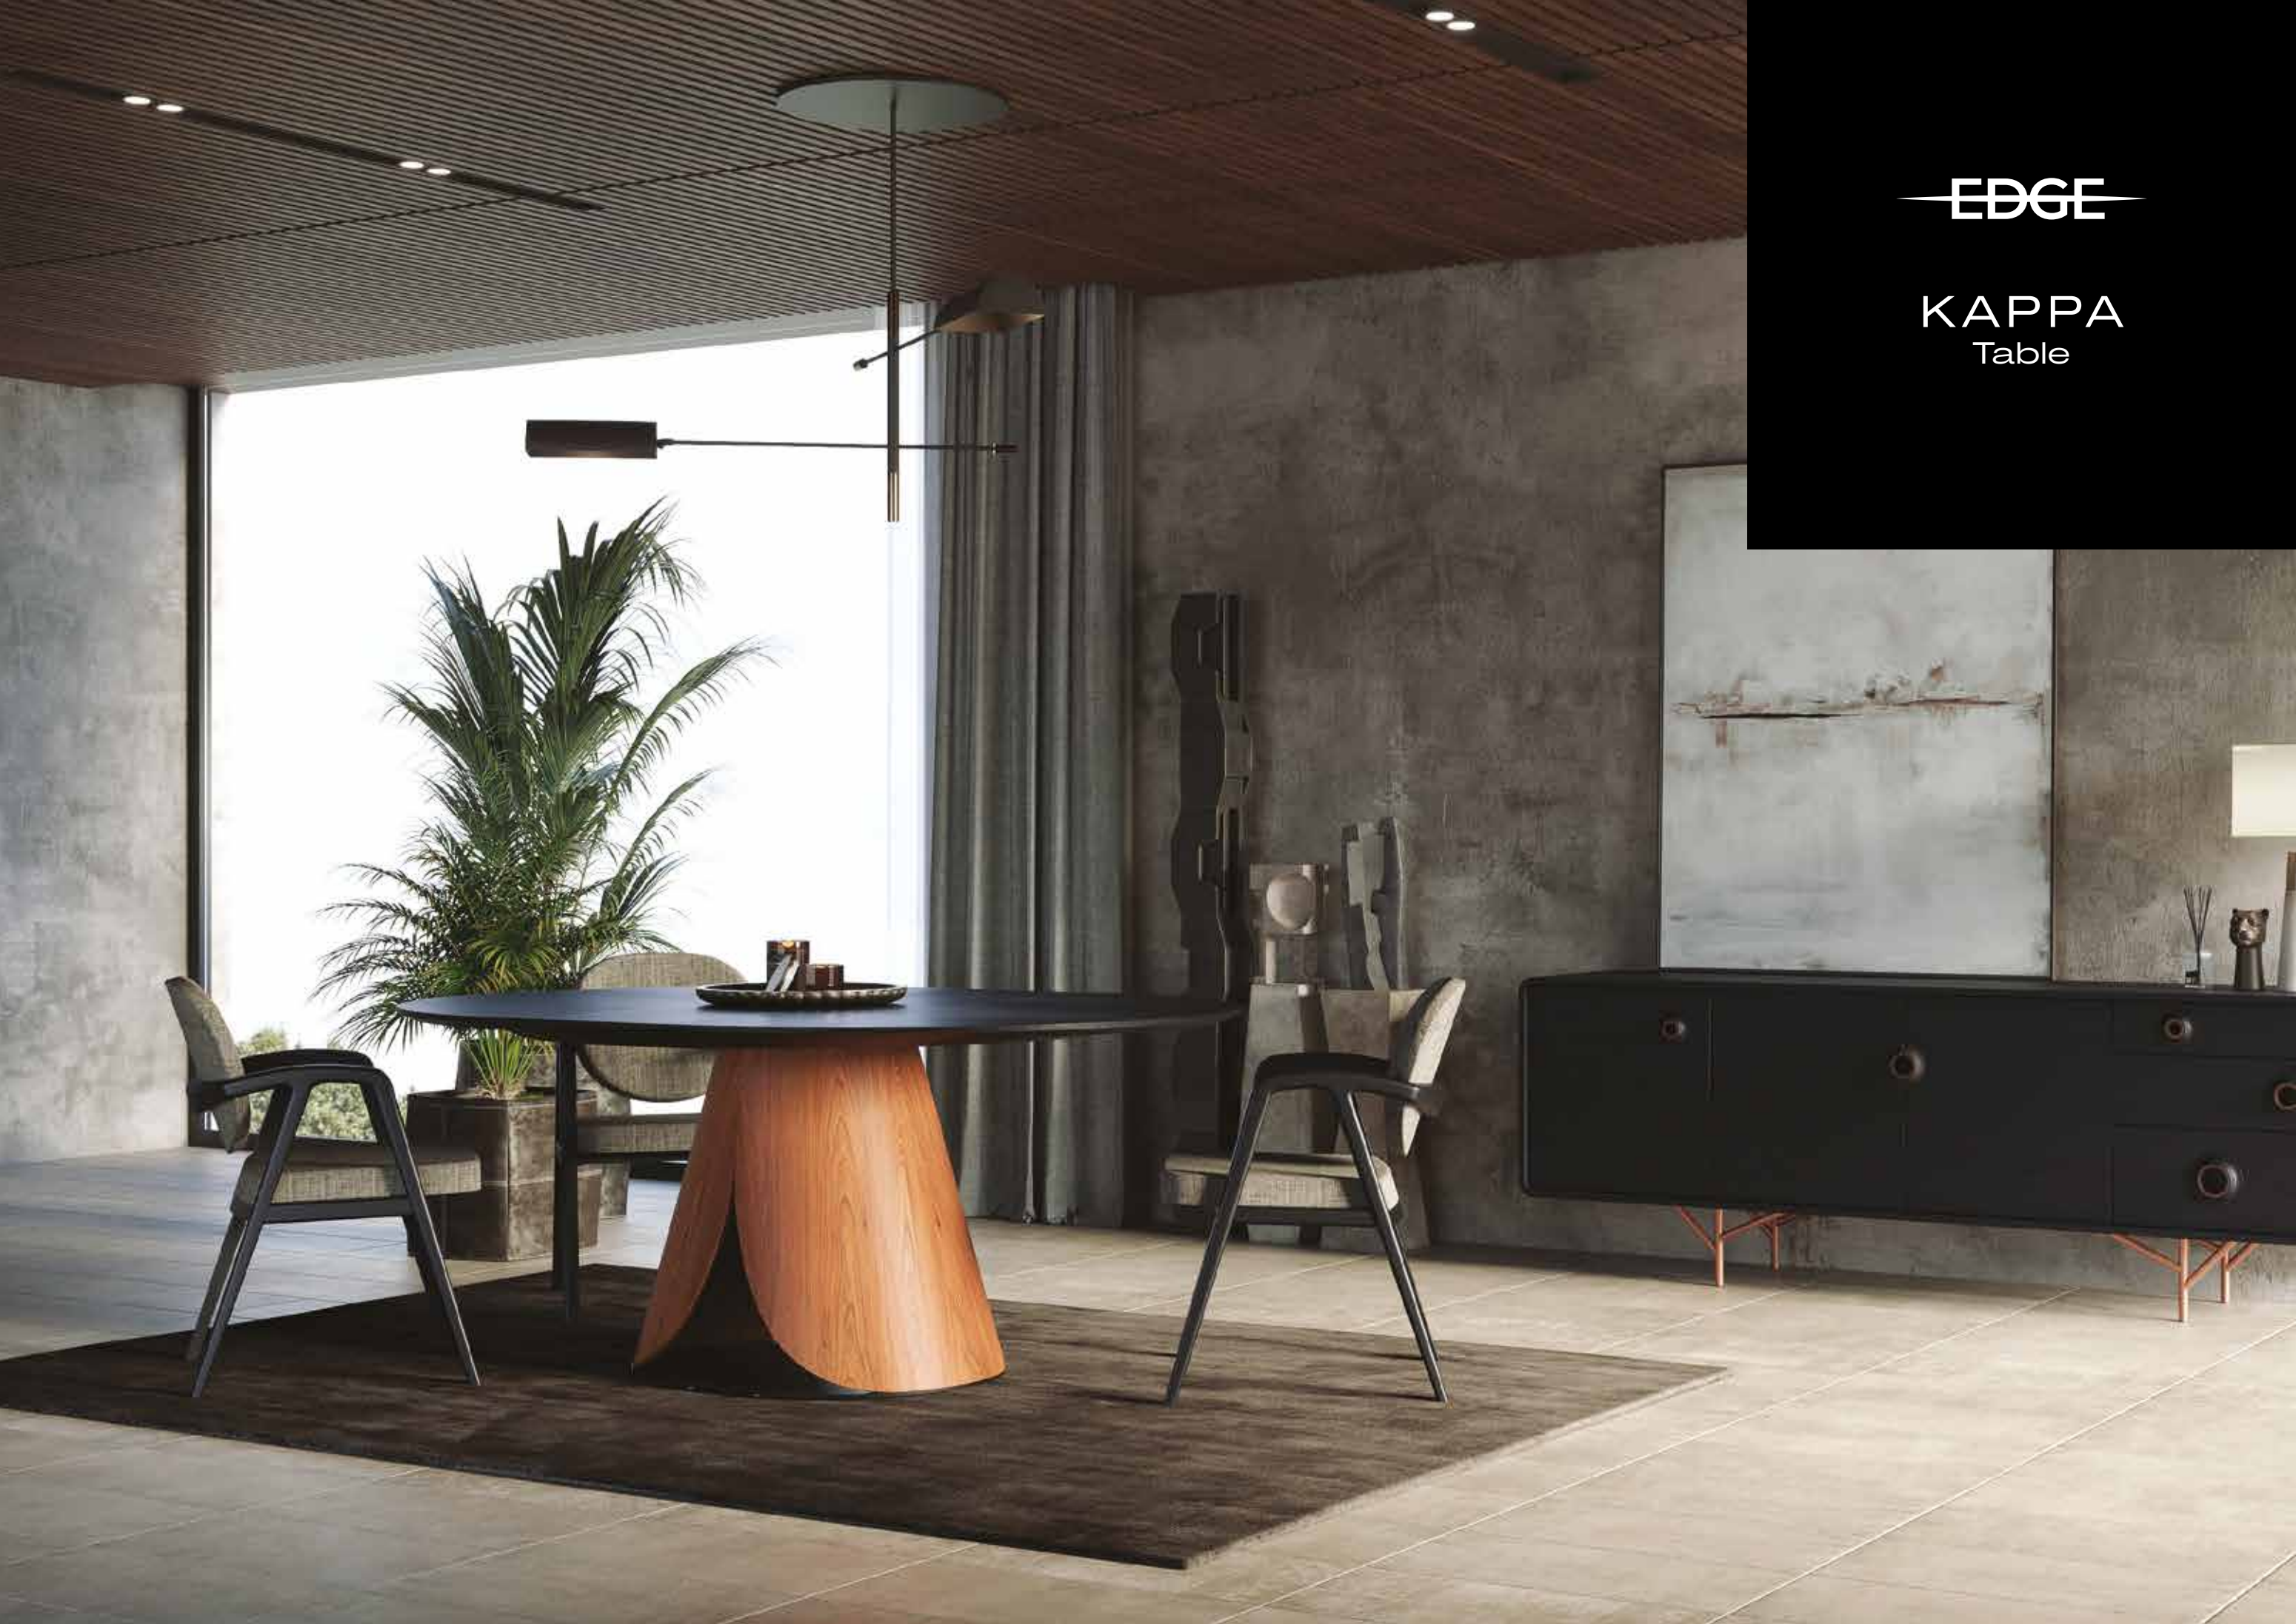

EDGE

KAPPA
Table