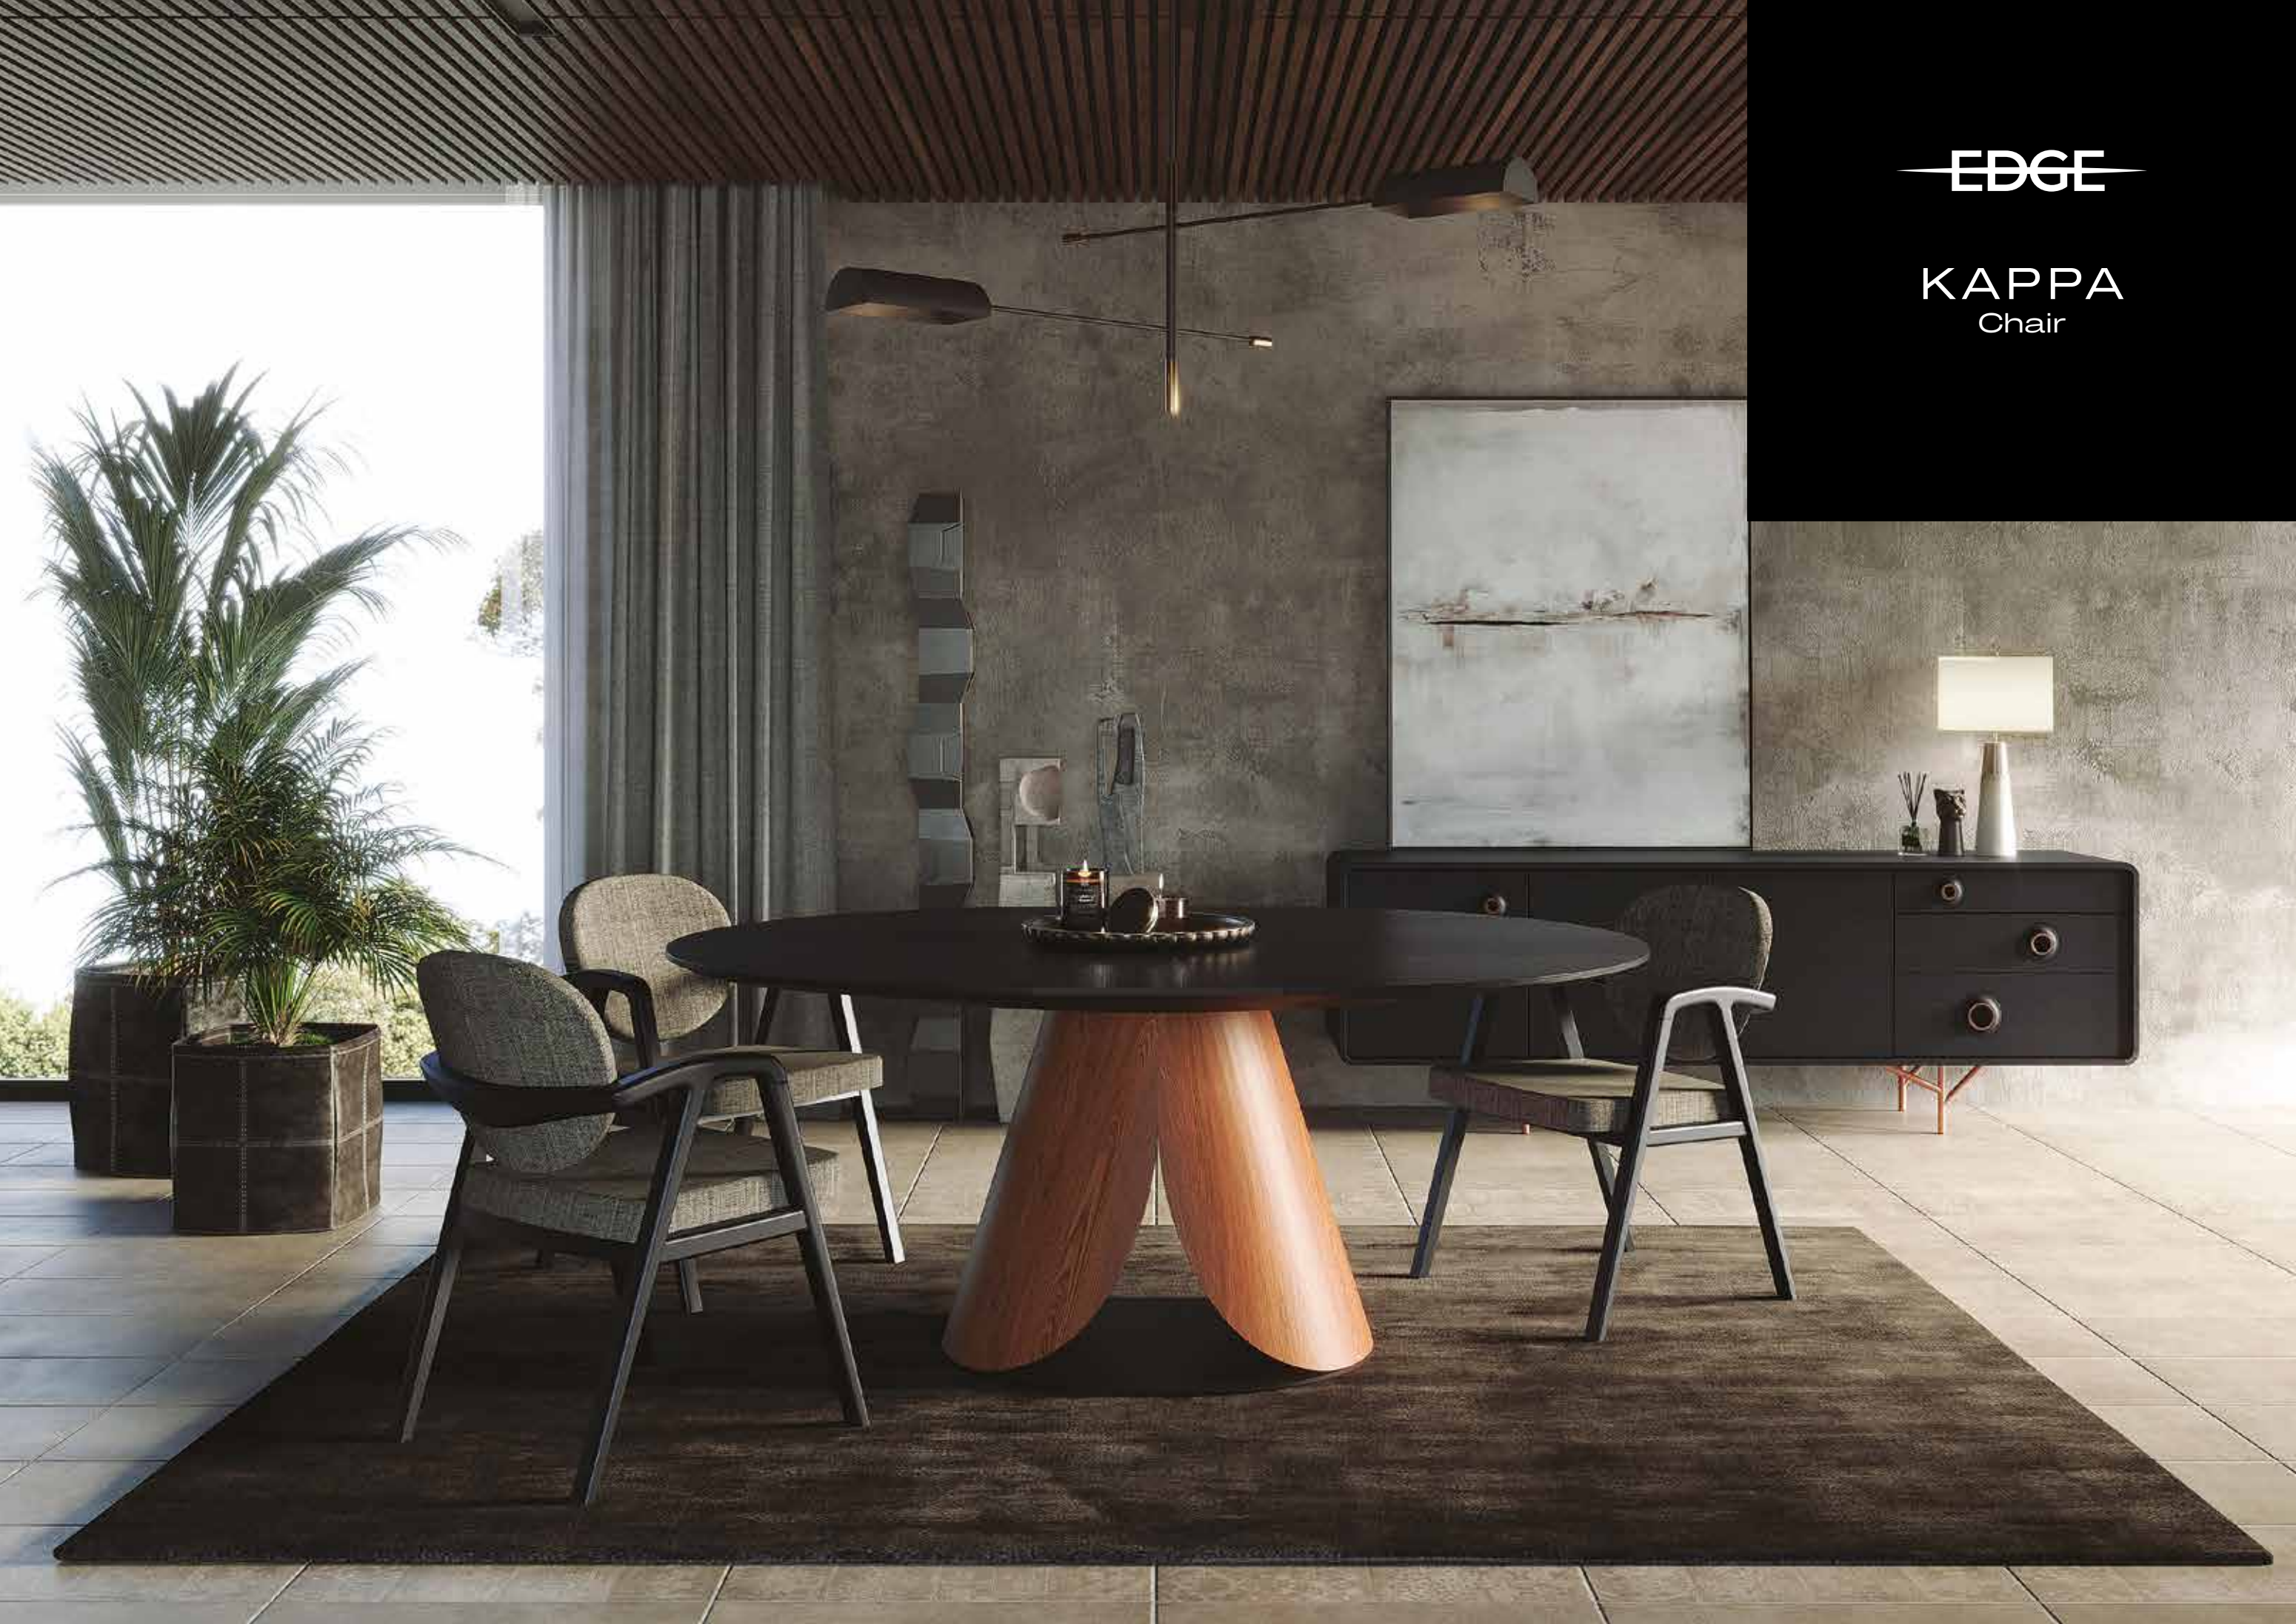

EDGE

KAPPA
Chair