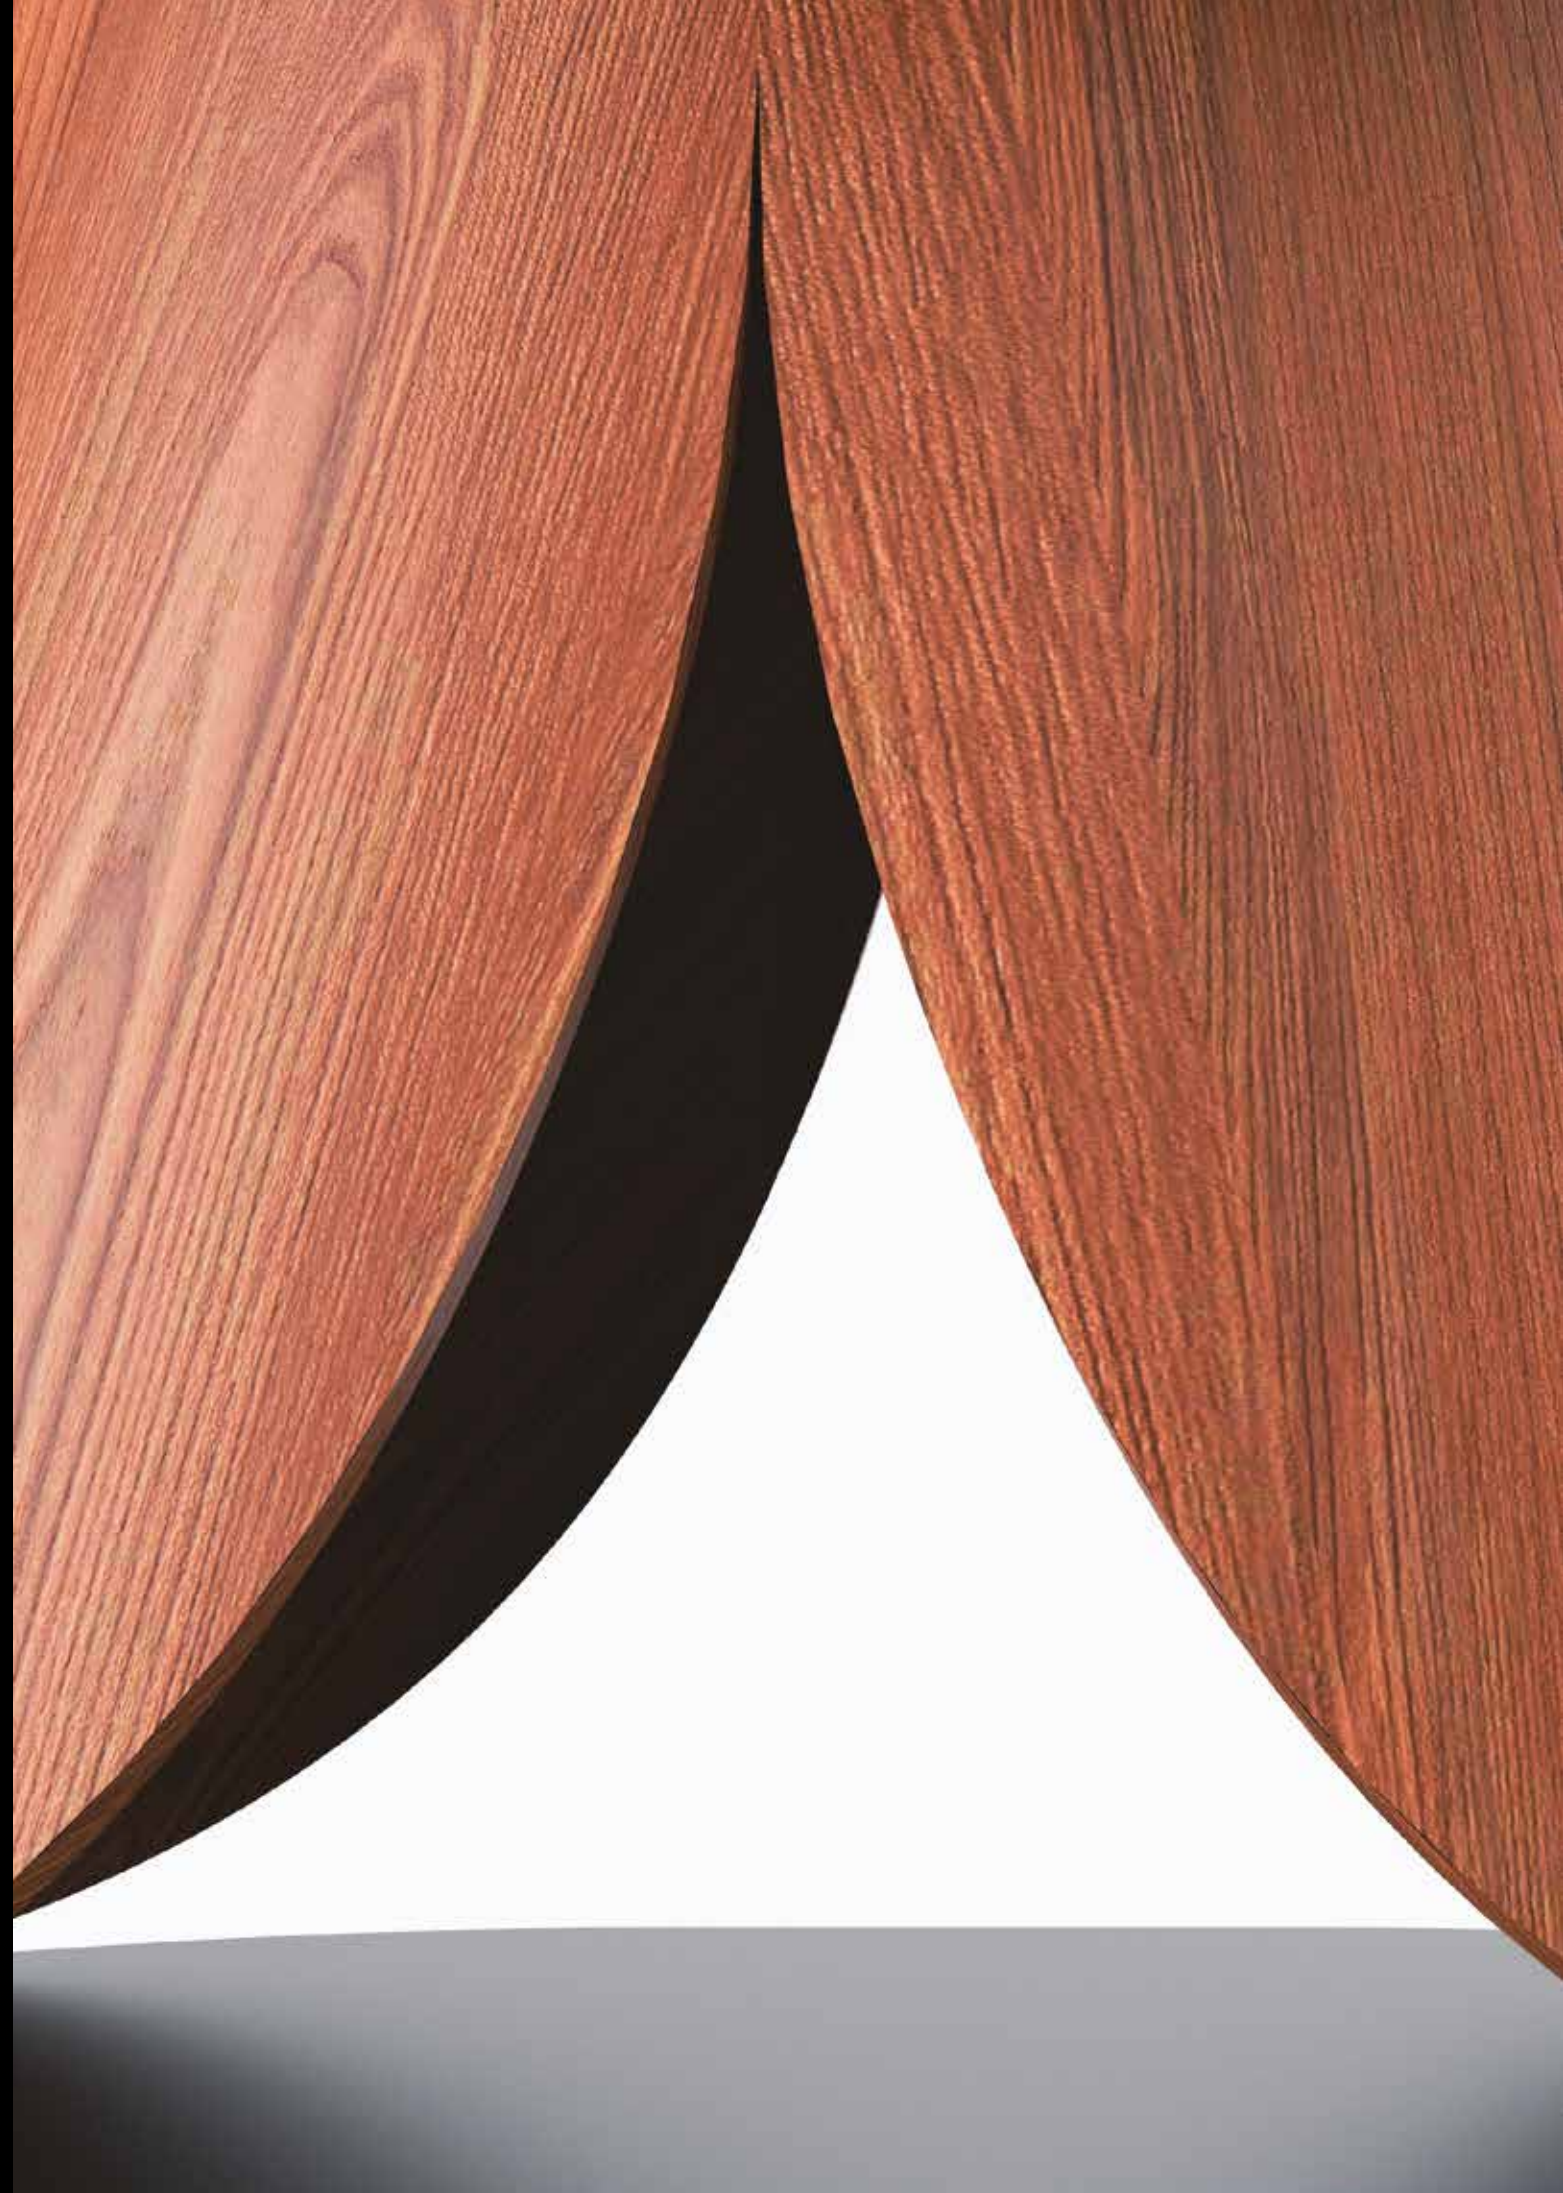

EDGE

KAPPA COLLECTION